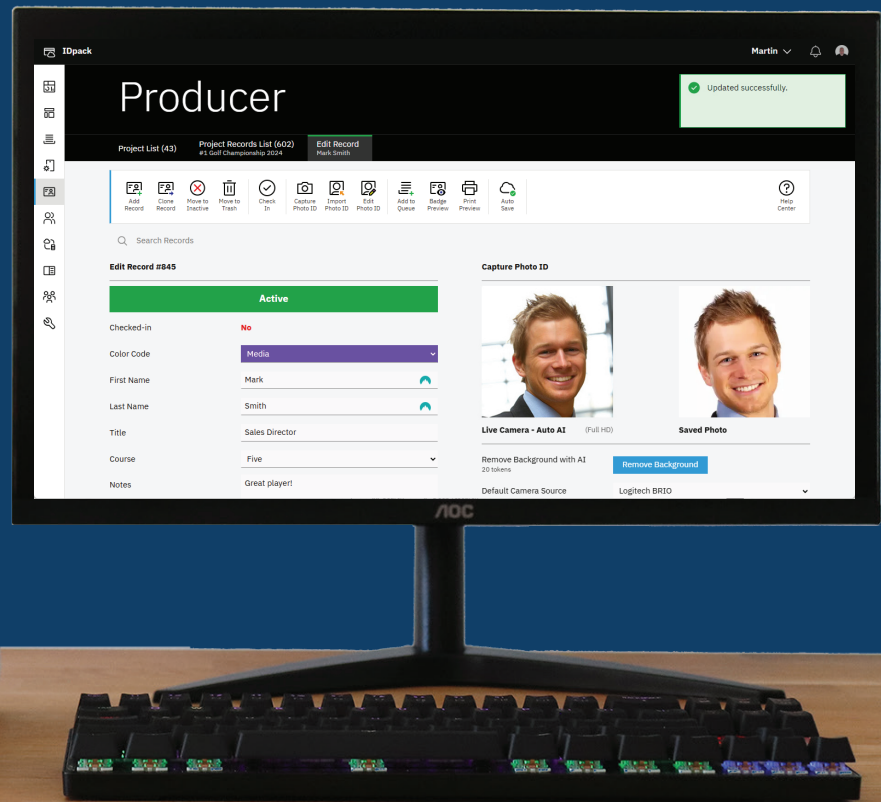

Powerful Solution for Designing, Managing, and Printing Cards, Labels, and Photo IDs Online

Features	Element	Business	Professional	Enterprise
Producer - included records *	600	2,000	3,000	6,000
Project Manager - Using built-in or custom templates	12	Unlimited	Unlimited	Unlimited
User Manager - Included Users / Locations	1	Unlimited	Unlimited	Unlimited
Template Designer - Create your own custom templates *	2	6	12	Unlimited
Included Built-in Templates	94	125	125	125
Photo ID max resolution	up to HD*	up to Full HD*	up to 4K Ultra HD*	up to 4K Ultra HD*
23 Types of Barcodes	●	●	●	●
High Resolution Printing - 300, 600, 1200 dpi	●	●	●	●
Color Coding	●	●	●	●
1 Private SHA-512 Encryption Key	●	●	●	●
Dynamic data fields	●	●	●	●
Import from Excel, Access, or CSV file	●	●	●	●
Export to Excel, XML, or CSV file	●	●	●	●
Single Side Printing - Simplex	●	●	●	●
Dual Side Printing - Duplex		●	●	●
Electronic Signature Pads and Fingerprints		●	●	●
Managing Users Roles and Privileges		●	●	●
QR Code		●	●	●
Included Tokens *		100	20,000	30,000
Remove Photo ID Background with AI		●	●	●
Contactless Card Reader - RFID			●	●
Import records from external source - URL			●	●
API and Webhooks - integrate IDpack into your system			●	●
Service Bureau and Remote Print Queue				●
Customer Role and Notification System				●
Features	Element	Business	Professional	Enterprise

IDpack is a cloud-based solution designed to print all types of cards, labels, and photo IDs online through an annual subscription. As a Software as a Service (SaaS) application, there's no need to download or install anything, no database setup, and no compatibility headaches. Your data is centralized, secure, and always accessible from any modern web browser—whether you're using a desktop, laptop, tablet, or mobile device.