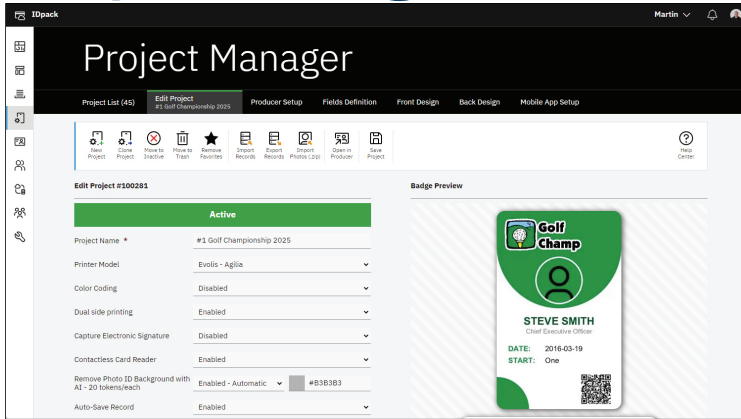

Project Designer