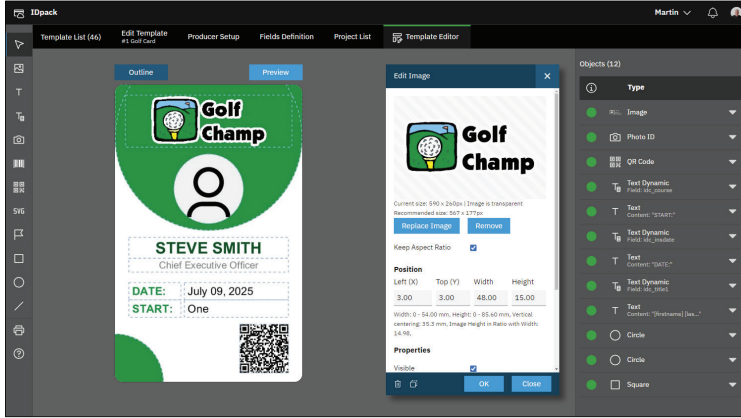

Template Designer