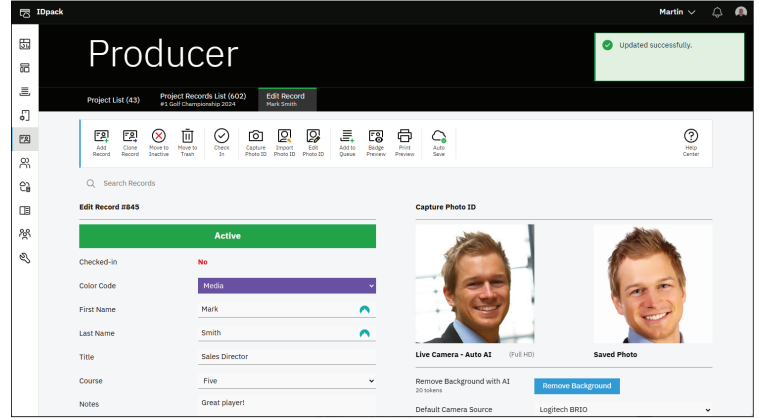

Template Designer

Producer

Project Designer

User Manager

Compatible with: Windows, Android, iOS, and macOS

IDpack seamlessly supports all types of card, label, and photo ID printers.