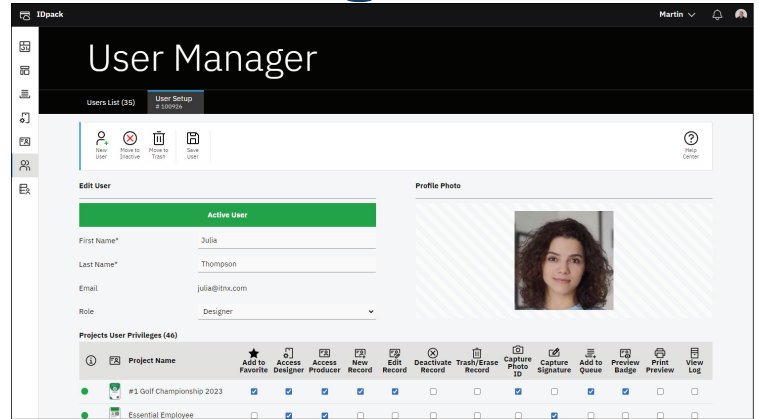

User Manager

Compatible with: Windows, Android, iOS, and macOS

IDpack seamlessly supports all types of card, label, and photo ID printers.