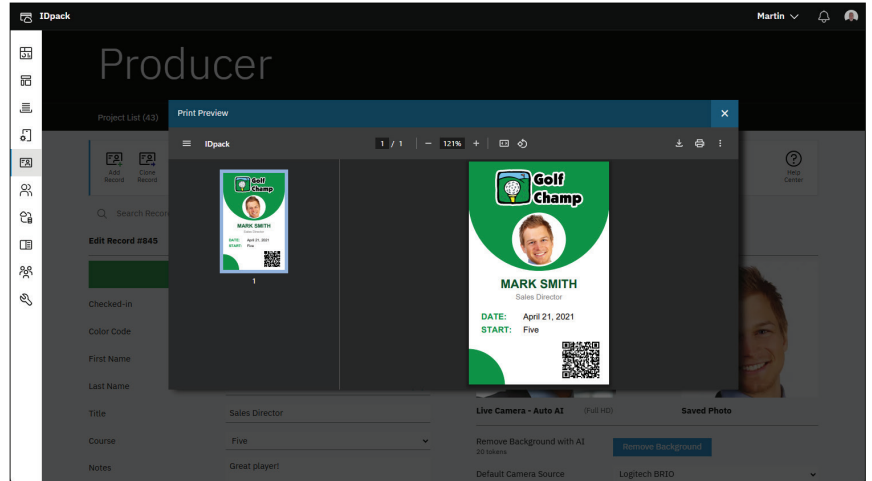

IDpack is a cloud-based solution designed to print all types of cards, labels, and photo IDs online through an annual subscription. As a Software as a Service (SaaS) application, there's no need to download or install anything, no database setup, and no compatibility headaches. Your data is centralized, secure, and always accessible from any modern web browser—whether you're using a desktop, laptop, tablet, or mobile device.

Print Preview

As an **Administrator** running a large-scale event, you need to print hundreds or even thousands of badges quickly and securely. **IDpack** includes access management tools that let you control who can access or modify badge designs. This level of control gives you a real security advantage over other solutions.